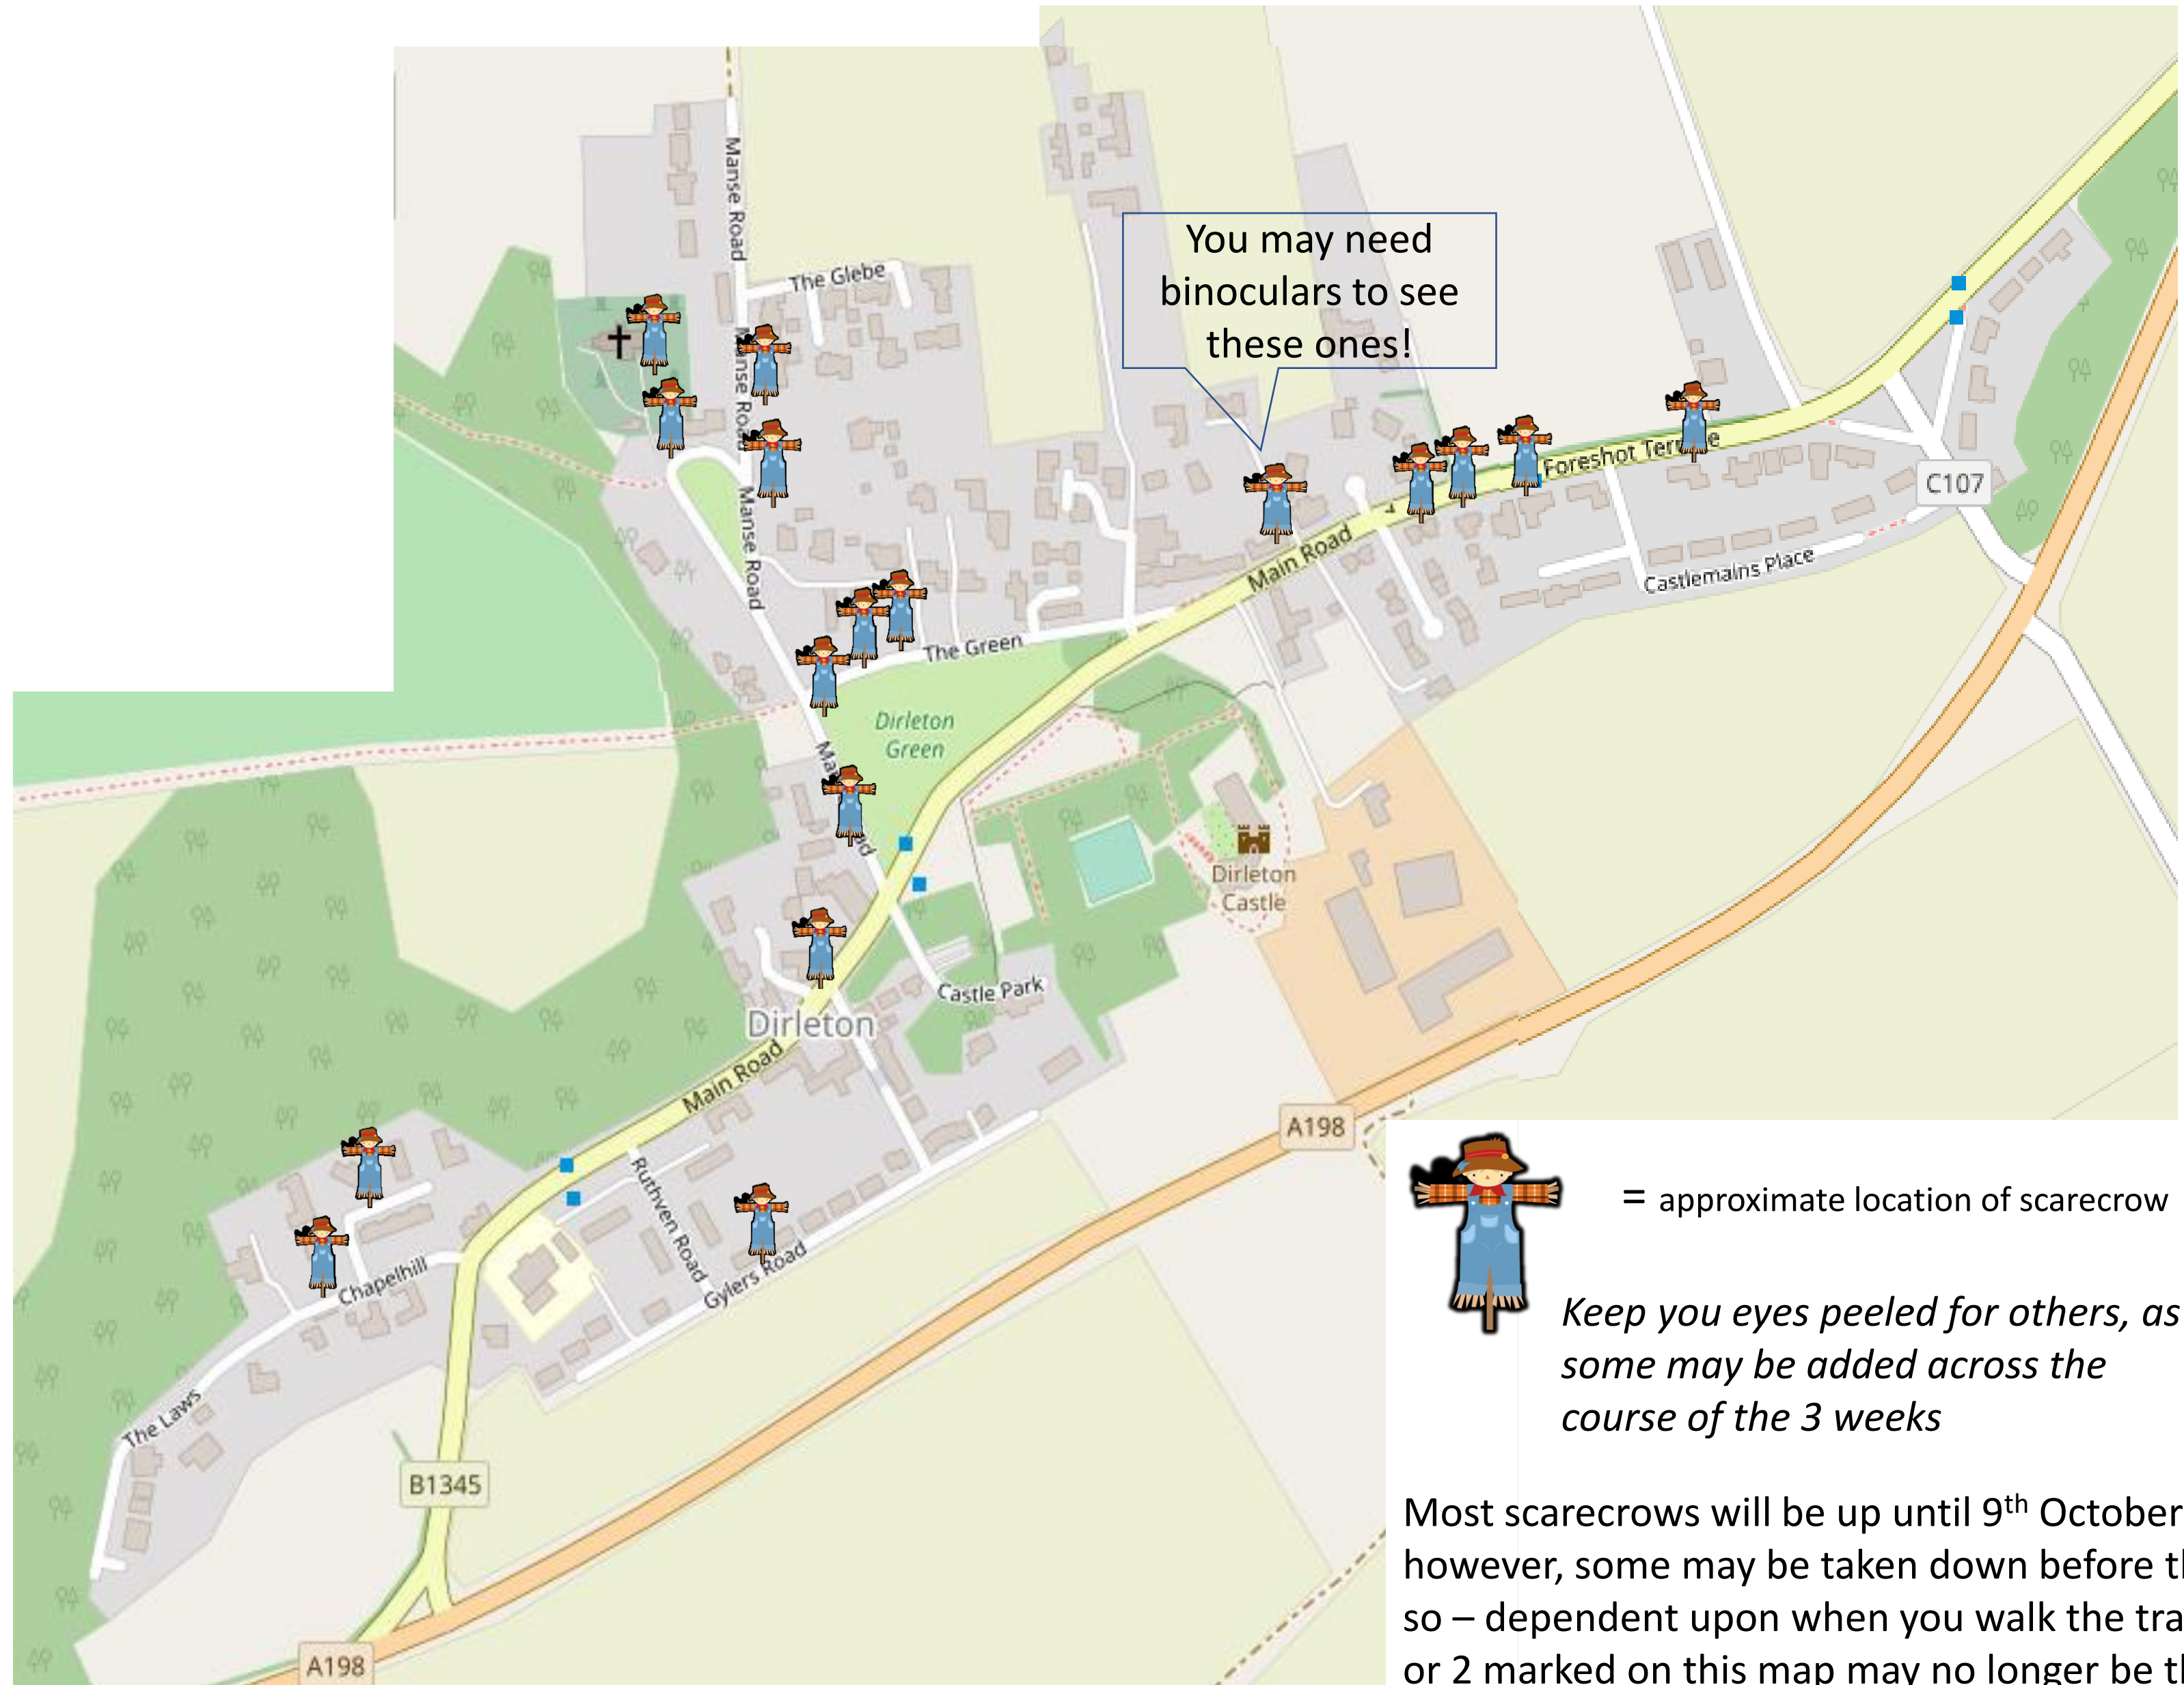

DIRLETON SCARECROW TRAIL 2022

You may need binoculars to see these ones!

= approximate location of scarecrow

Keep you eyes peeled for others, as some may be added across the course of the 3 weeks

Most scarecrows will be up until 9th October; however, some may be taken down before then, so – dependent upon when you walk the trail – 1 or 2 marked on this map may no longer be there.