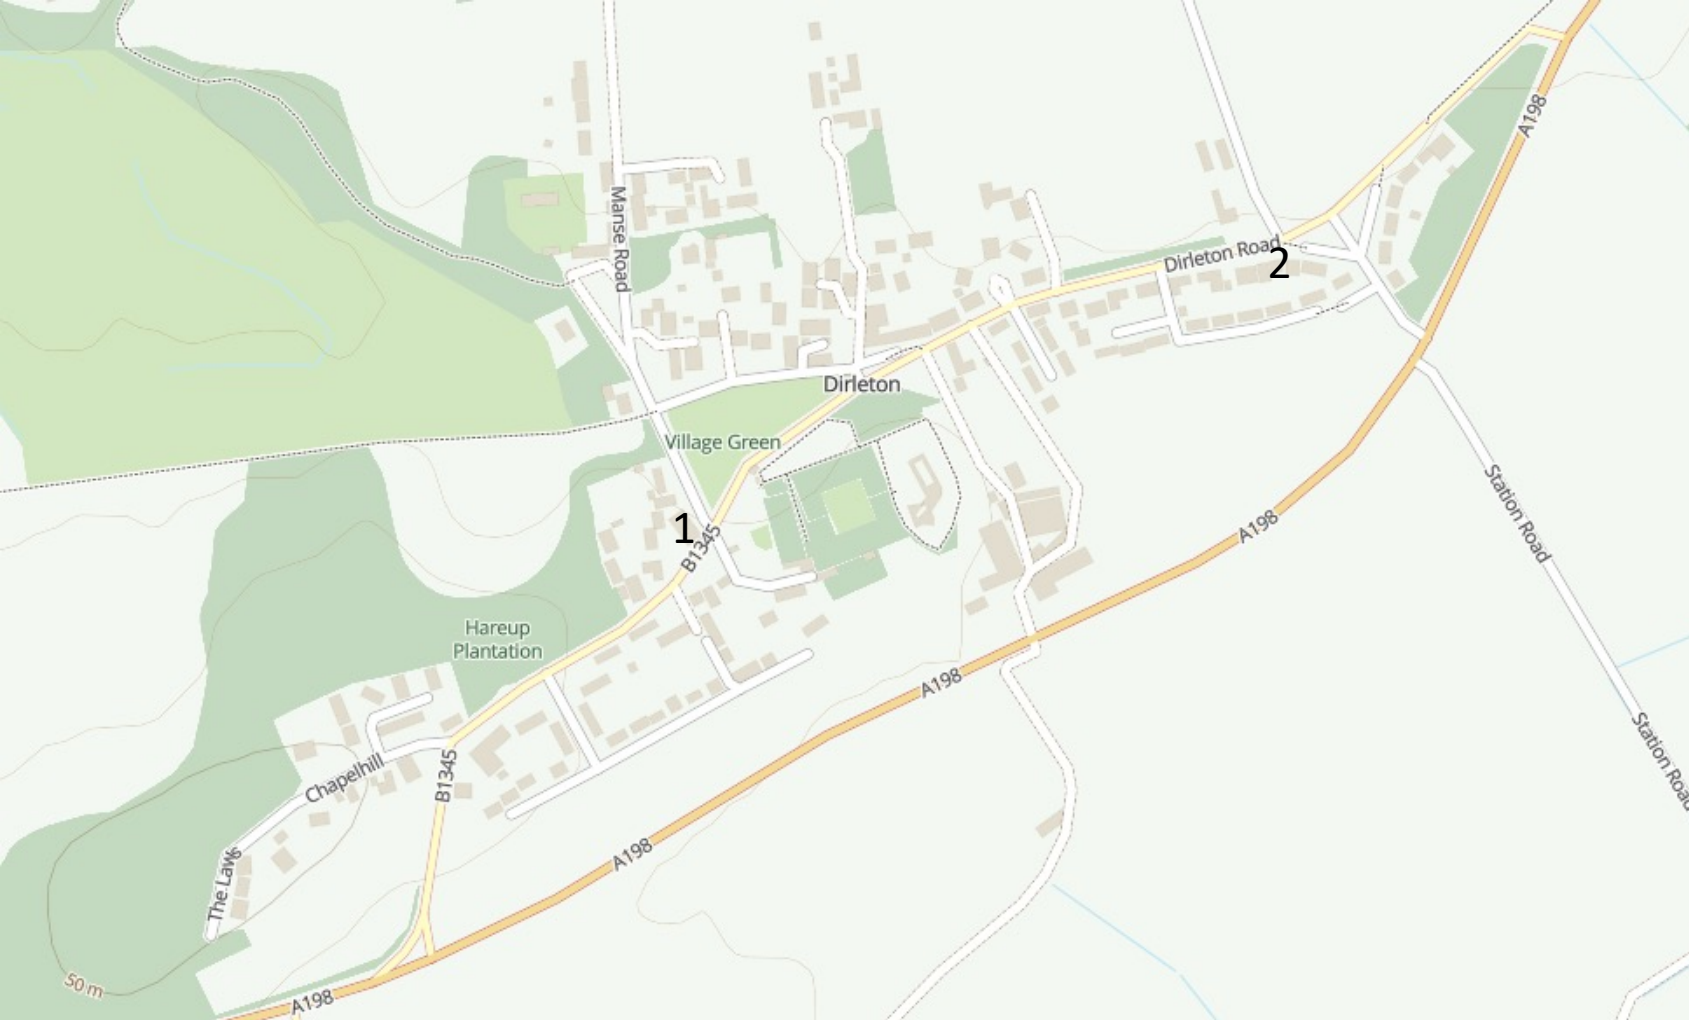

Dirleton, Drem & Archerfield Defibrillators

1. Castle Inn – **Outside 24hr Access**
2. Bakersfield, 10 Harpenside Crescent. Opposite Road to Yellowcraig – **Outside 24hr Access**
3. Archerfield Walled garden – **Outside 24hr access**
4. Drem, The Chesters (under Arch in Barn) – **Outside 24hr access**